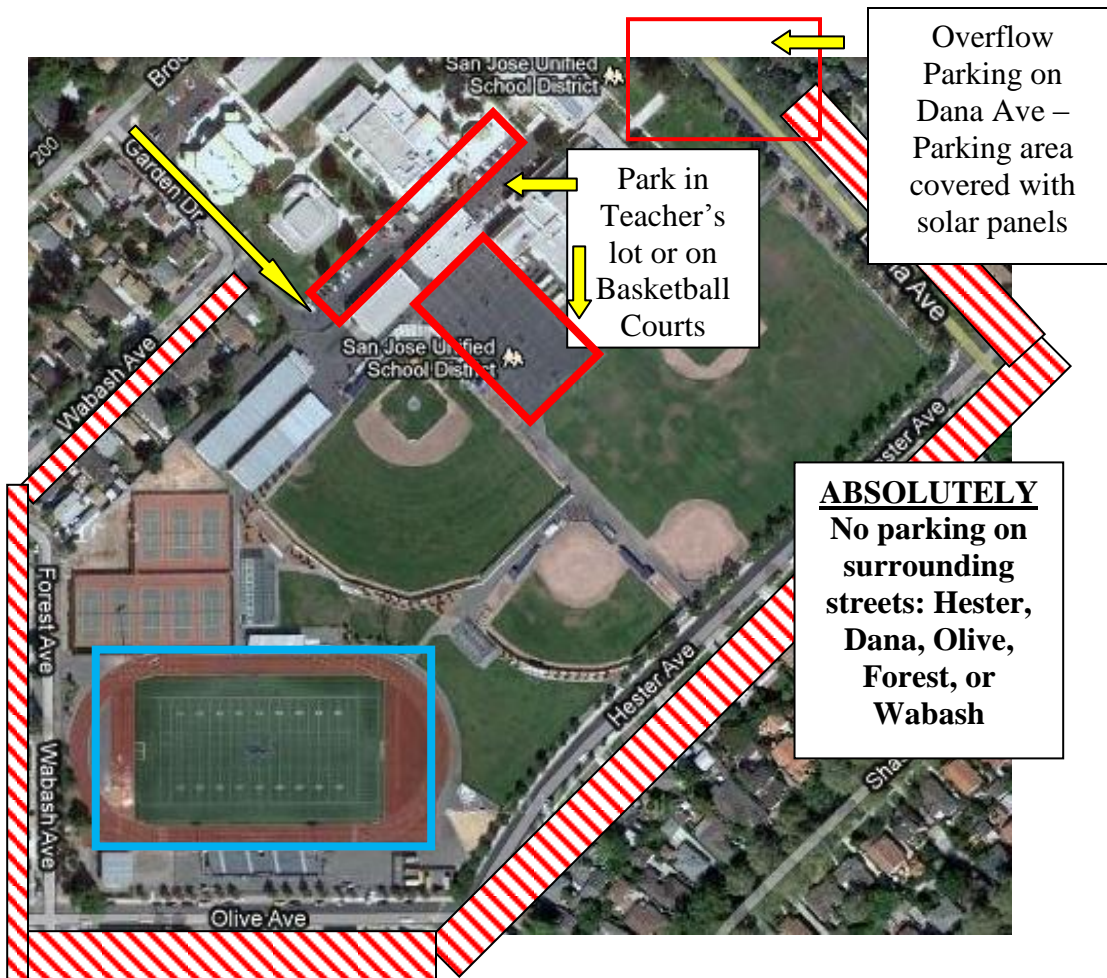

Lincoln High School
555 Dana Ave. San Jose, Ca
Google maps: [Lincoln High School](#)

Directions for parking – From Dana Avenue, turn on to Brooklyn Ave, onto Garden Drive and go through gate onto school campus. Driveway bends left - park along here or if full, drive between buildings and park (in an orderly fashion on basketball courts).

ABSOLUTELY
No parking on surrounding streets: Hester, Dana, Olive, Forest, or Wabash

Pick up all trash, regardless if it is yours!

Coaches and Team Managers: YOU ARE RESPONSIBLE TO ENSURE YOUR TEAM PARENTS AND ALL VISITING TEAMS UNDERSTAND THE PARKING RULES AND RESTRICTIONS.

Opponents: YOUR FIELDS ARE IMPORTANT TO YOU JUST LIKE THESE FIELDS ARE IMPORTANT TO US. SO, PLEASE ENSURE YOU DISTSTIBUTE THIS FORM TO YOUR PARENTS AND HELP ENSURE THEY FOLLOW THE RULES.